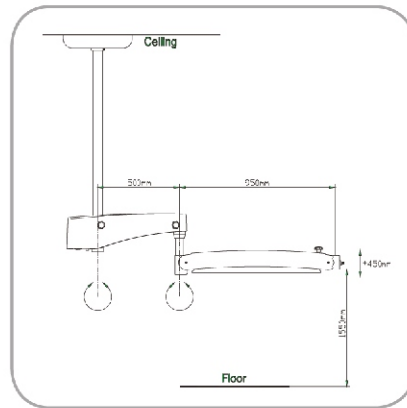

www.zumaxmedical.com

For more information, please contact:

ZUMAX MEDICAL CO. LTD.

5 Zhiying Street, Suzhou New district,
Suzhou, Jiangsu 215129, P.R. China
Tel. +86(512)6665 0502
Fax. +86(512)6665 0836
www.zumaxmedical.com
Email: sales@zumaxmedical.com