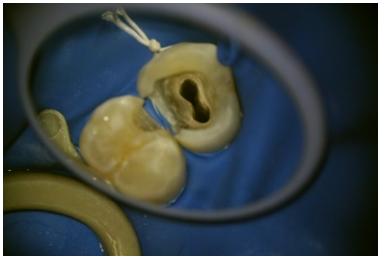

Wide field eyepieces

The wide field eyepieces are easily pushed into the binocular tube and have integrated eyecups with stepless adjustment. The eyepieces are perfectly suited for surgeons who wish to work with their eyeglasses as eye refraction can easily adjusted with a high range of +/- 7D diopter.

6-step Magnification Changer

The magnification changer knobs on both sides of the microscope head allow the user to quickly and conveniently select the optimum magnification, from an overview of an entire arch to high magnification for precise and close examination of each case. 6-steps are best suited for Dentistry as it covers all dental procedures.

example with F=250mm lens and 12.5x eyepiece:

Magnification changer	0.3x	0.5x	0.8x	1.2x	2.0x	3.0x
Magnification	2.8x	4.2x	6.9x	10.4x	17.0x	25.6x
Diameter of Field-of-view (mm)	78	52	32	21	13	9

LED ILLUMINATION

Halogen light

LED light

Integrated Yellow and Green Filter

Yellow filter: Prevents premature curing of composite.
Green filter: Improves detail visibility by enhancing the (Red free) contrast of tissue with a strong blood supply.