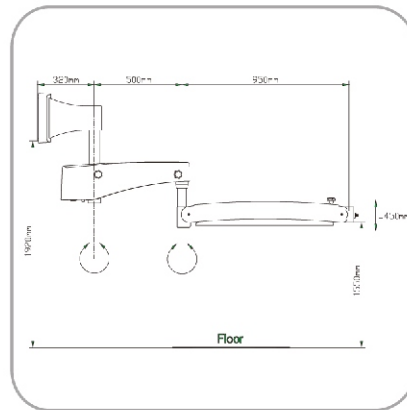

www.zumaxmedical.com

For more information, please contact:

ZUMAX MEDICAL CO. LTD.

5 Zhiying Street, Suzhou New district,
Suzhou, Jiangsu 215129, P.R. China
Tel. +86(512)6665 0502
Fax. +86(512)6665 0836
www.zumaxmedical.com
Email: sales@zumaxmedical.com