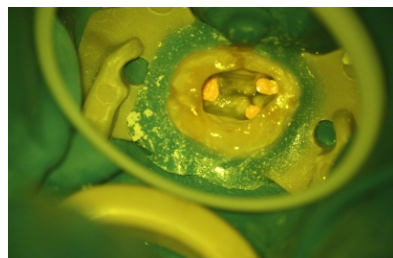

Yellow filter