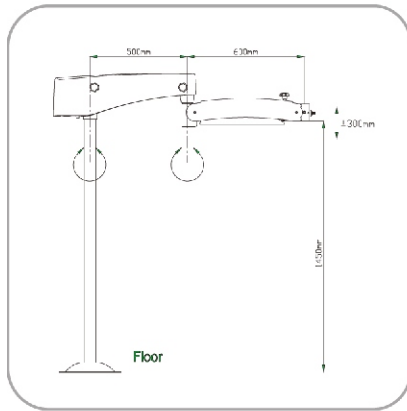

www.zumaxmedical.com

For more information, please contact:

ZUMAX MEDICAL CO. LTD.

5 Zhiying Street, Suzhou New district,
Suzhou, Jiangsu 215129, P.R. China
Tel. +86(512)6665 0502
Fax. +86(512)6665 0836
www.zumaxmedical.com
Email: sales@zumaxmedical.com