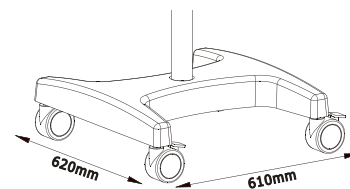

TECHNICAL DATA

Basic configuration

Magnification system	6-step manual magnification changer $\gamma = 0.3\times, 0.5\times, 0.8\times, 1.2\times, 2\times, 3\times$
Tubes	0° - 180° inclinable binocular tube, f=170mm
Eyepieces	12.5x wide-field eyepieces; also suitable for eyeglass wearers
Focus	F=250mm with fine focus fine focusing range 12mm
Illumination System	Integrated LED illumination >70,000Lx Light spot diameter: $\phi 86\text{mm}$ at f=250mm objective lens Yellow and green integrated filter
Handgrip	Rotatable Handgrip and T-Handgrip
Mount mobility	120° coupler
Construction	Floor Stand with "H" shaped base