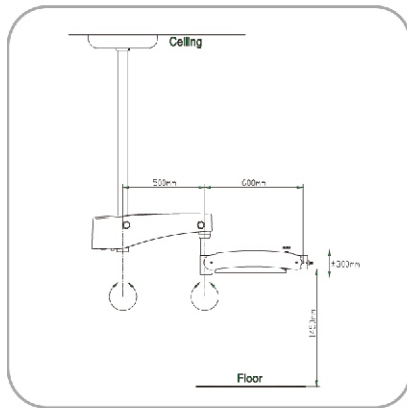

www.zumaxmedical.com

For more information, please contact:

ZUMAX MEDICAL CO. LTD.

5 Zhiying Street, Suzhou New district,
Suzhou, Jiangsu 215129, P.R. China
Tel. +86(512)6665 0502
Fax. +86(512)6665 0836
www.zumaxmedical.com
Email: sales@zumaxmedical.com