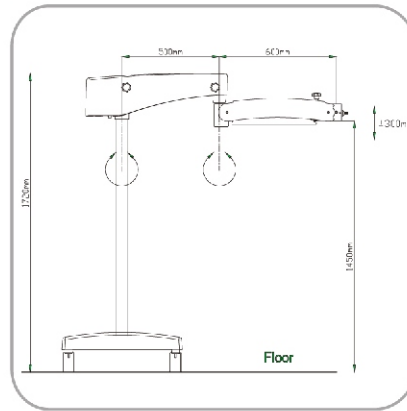

www.zumaxmedical.com

For more information, please contact:

ZUMAX MEDICAL CO. LTD.

5 Zhiying Street, Suzhou New district,
Suzhou, Jiangsu 215129, P.R. China
Tel. +86(512)6665 0502
Fax. +86(512)6665 0836
www.zumaxmedical.com
Email: sales@zumaxmedical.com