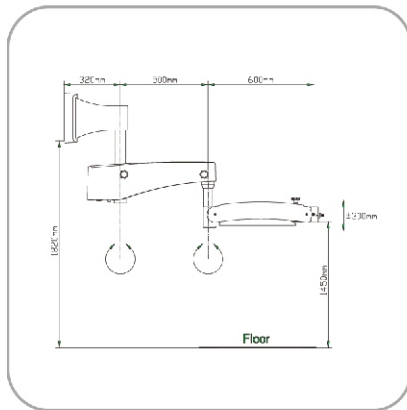

www.zumaxmedical.com

For more information, please contact:

ZUMAX MEDICAL CO. LTD.

5 Zhiying Street, Suzhou New district,
Suzhou, Jiangsu 215129, P.R. China
Tel. +86(512)6665 0502
Fax. +86(512)6665 0836
www.zumaxmedical.com
Email: sales@zumaxmedical.com