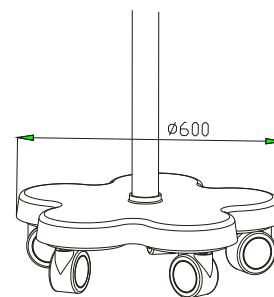

TECHNICAL DATA

Basic configuration

Magnification system	6-step manual magnification changer $\gamma = 0.3\times, 0.5\times, 0.8\times, 1.2\times, 2\times, 3\times$
Tubes	0° - 180° inclinable binocular tube, f=170mm
Eyepieces	12.5x wide-field eyepieces; also suitable for eyeglass wearers
Focus	F=250mm with fine focus fine focusing range 12mm
Illumination System	Integrated LED illumination >70,000Lx Light spot diameter: $\phi 86\text{mm}$ at f=250mm objective lens Yellow and green integrated filter
Handgrip	Rotatable Handgrip and T-Handgrip
Mount mobility	120° coupler
Construction	Floor Stand with "H" shaped base

"H" shaped base

Optional configuration

Tubes	0° - 180° inclinable binocular tube with PD adjusting knob, f=170mm
Eyepieces	10x/16x/20x wide-field eyepieces; also suitable for eyeglass wearers
Focus	F=300mm, f=350mm, f=400mm without fine focus VarioDist Objective Lens, Variable working distance 190-300mm
Mount mobility	Balancing Arm
Integrated Video System	Full HD1080p Standard Video Camera WirelessHM full HD Video transmission
External Video Solutions	Adapter for CANON/SONY/NIKON SLR camera Adapter for SONY Alpha series/Canon/Nikon Mirrorless cameras Adapter for CANON/SONY Digital Camcorders 30° binocular extender and beam Splitter 20%:80% or 50%:50% WirelessST Shutter foot control for SLR Camera
Optics	Double Iris Diaphragm Laser Filter
Construction	Floor Stand with "Star" shaped base Ceiling Mount, Wall Mount, Fixed Ground Mount or Tabletop Clip

"Star" shaped base

Micro3D configuration

Resolution	Full HD 1920x1080p pixels for each eye
Aspect Ratio	16:9
Output Video Format	3D HDMI
3D Format	Side-by-Side
Build-in Beam Splitter	For digital Camera or Camcorder