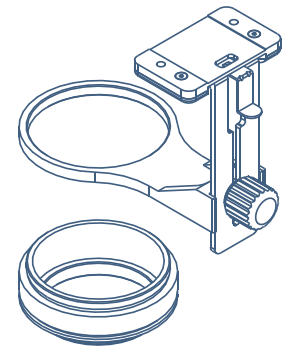

Flash Adapter for DLSR Camera

First Choice for DSD Users Features

- Enhance your photographs and documentation under microscope.
- Coupler easy to adjust.
- Easy removed or installed.
- Twin flash or ring flash unit can be removed and installed easily.

(1)

(2)

(3)