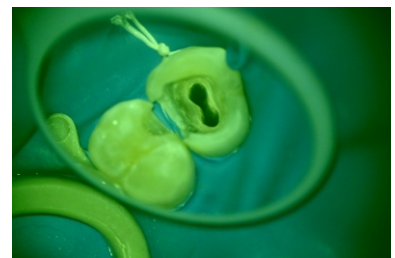

Green filter (Red free)