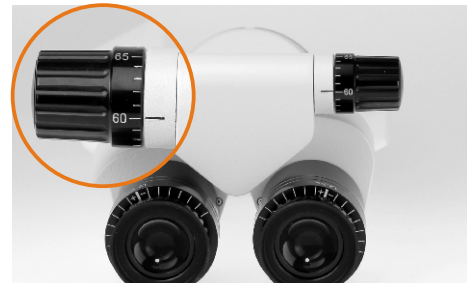

Eye PD Adjusting Device

Pupillary distance accurate numbers have been marked on the knob, the dentist can conveniently and quickly adjust to their eye PDs.

Balancing Arm

This Balancing Arm assures a ultra-smooth, fluid and perfect balance during repositioning of the microscope, even when external accessories have been attached, it balances the weight allowing smooth handling.