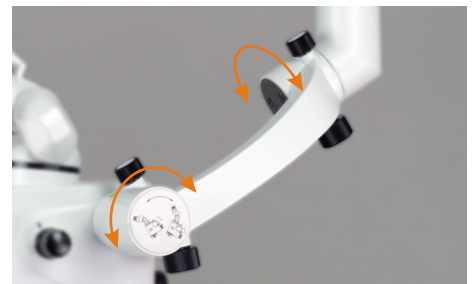

Eye PD Adjusting Device

Pupillary distance accurate numbers have been marked on the knob, the dentist can conveniently and quickly adjust to their eye PDs.

Balancing Arm

This Balancing Arm assures a ultra-smooth, fluid and perfect balance during repositioning of the microscope, even when external accessories have been attached, it balances the weight allowing smooth handling.